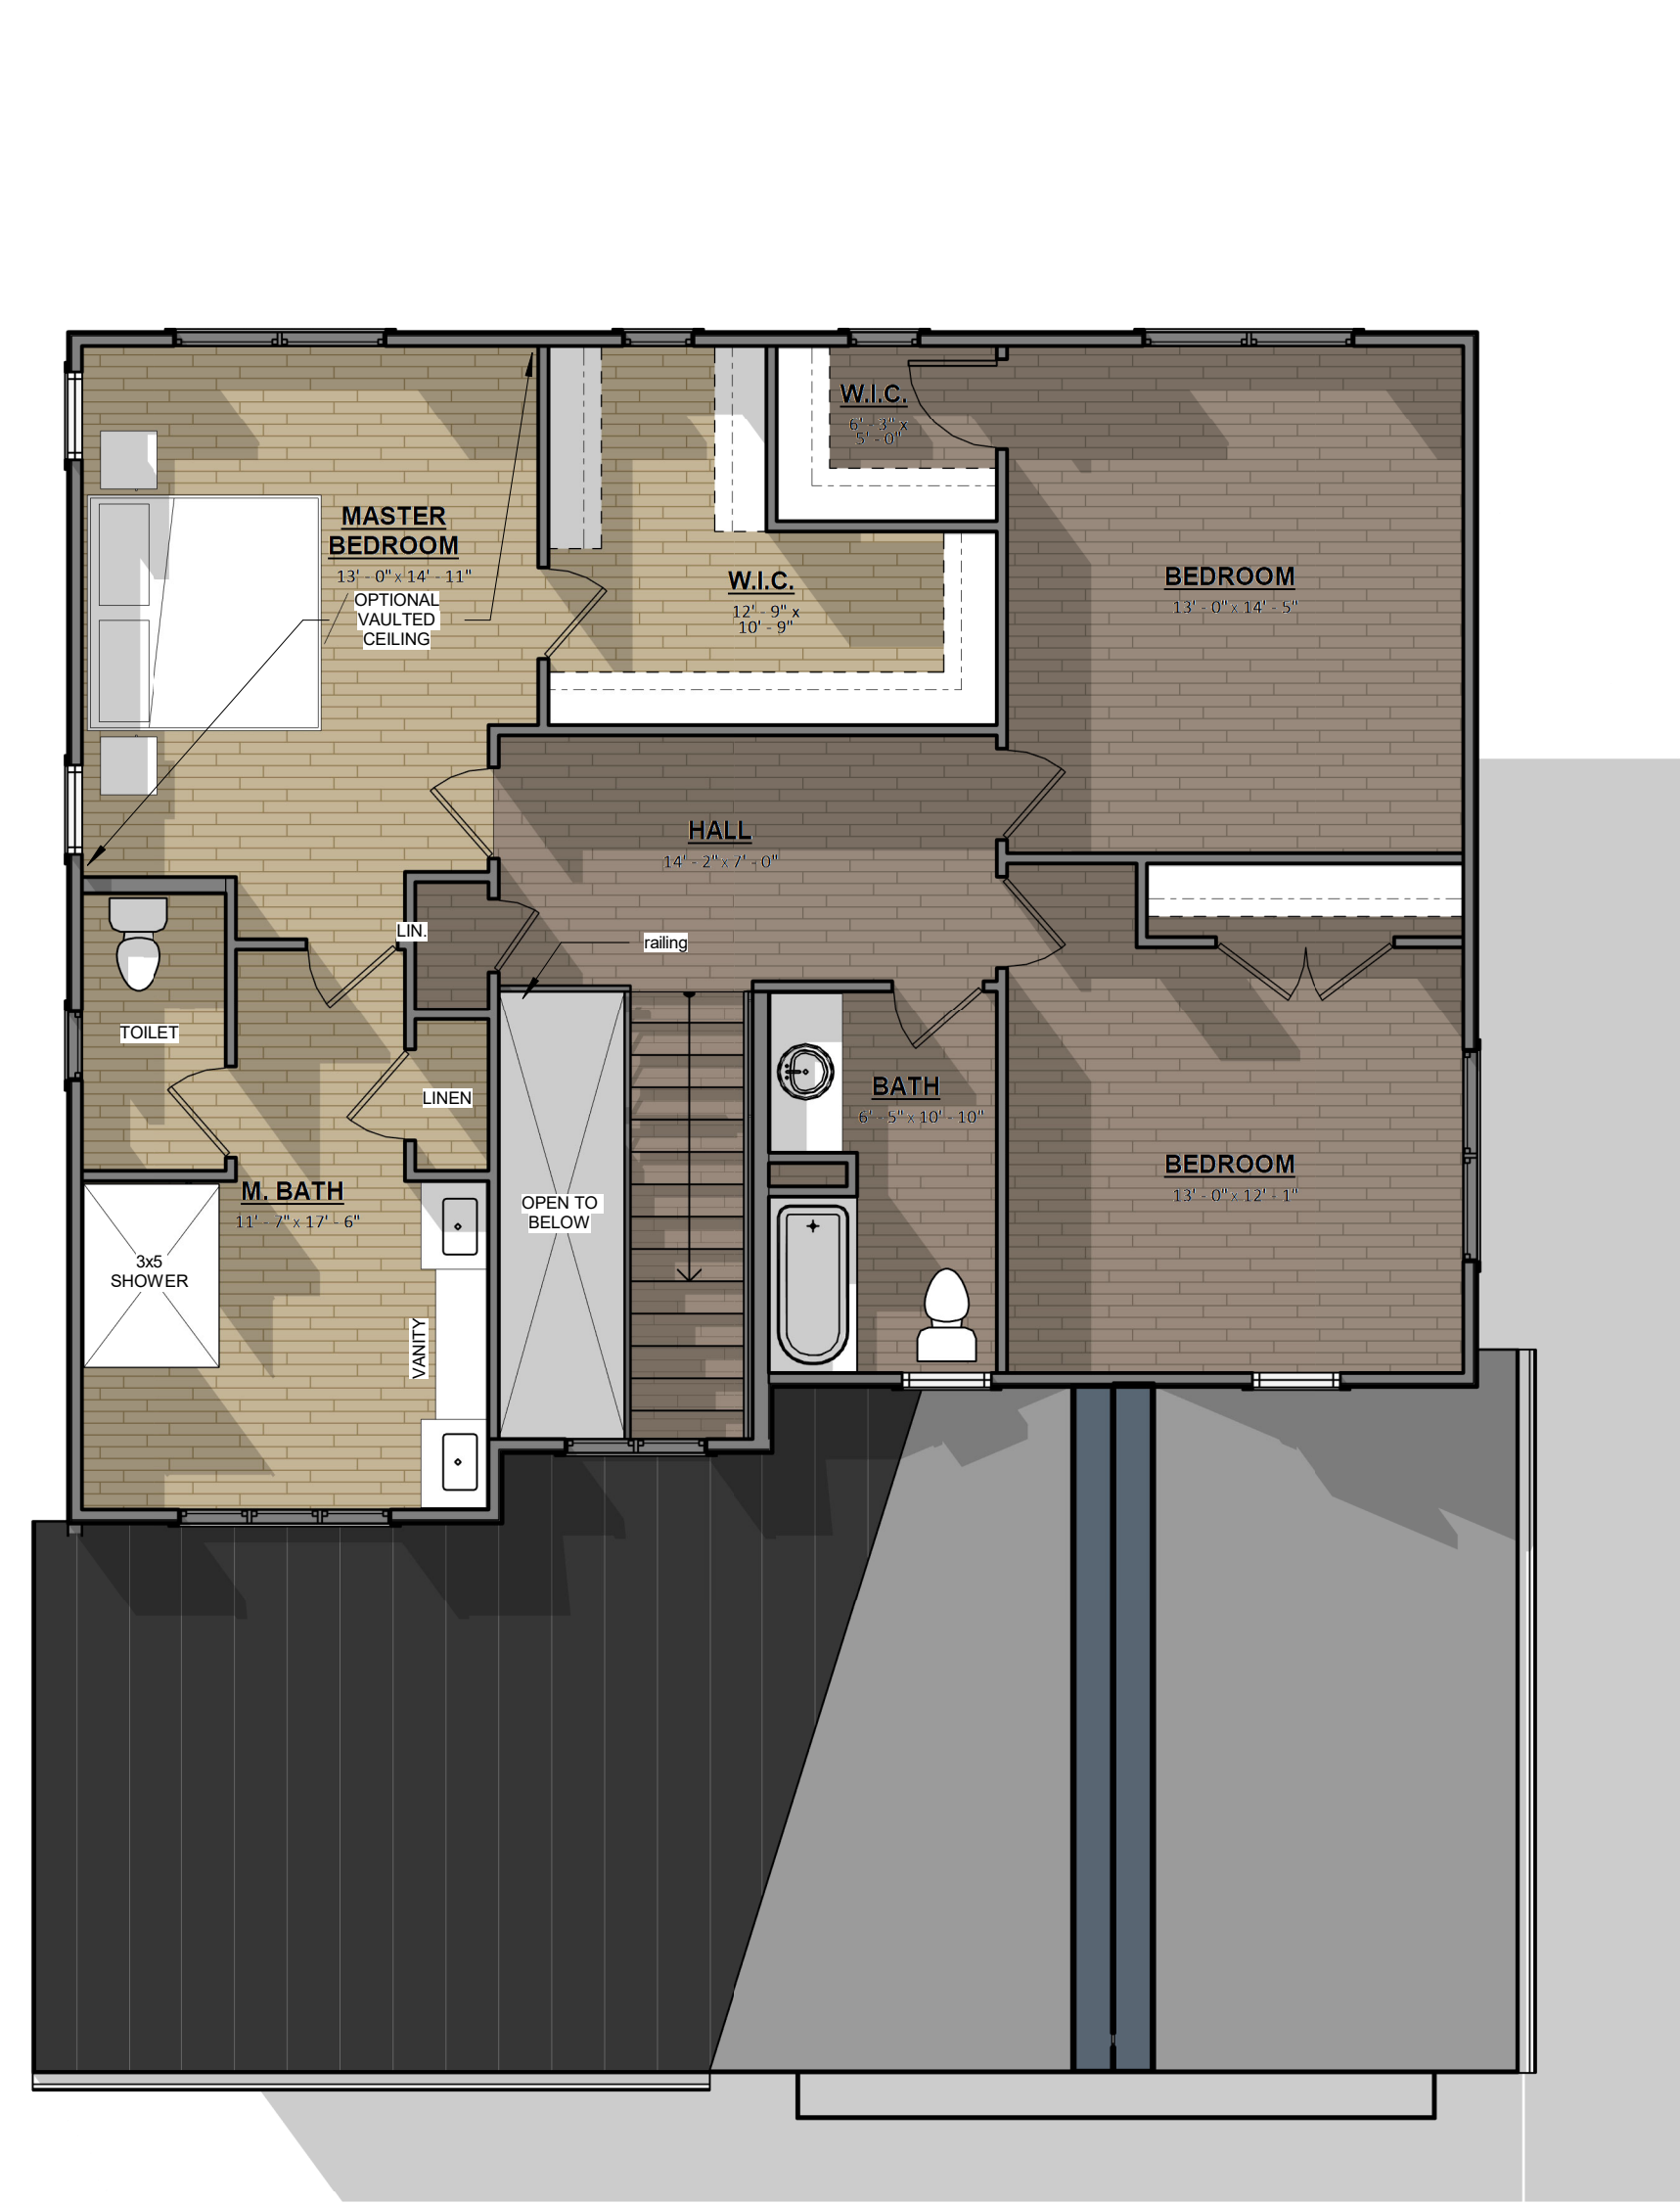

SIDE PERSPECTIVE

REAR PERSPECTIVE

SECOND FLOOR
+/- 1,160 SF

FIRST FLOOR
+/- 1,400 SF
(+/- 440 SF GARAGE)

Montebello
Blossom Model
07.13.2023